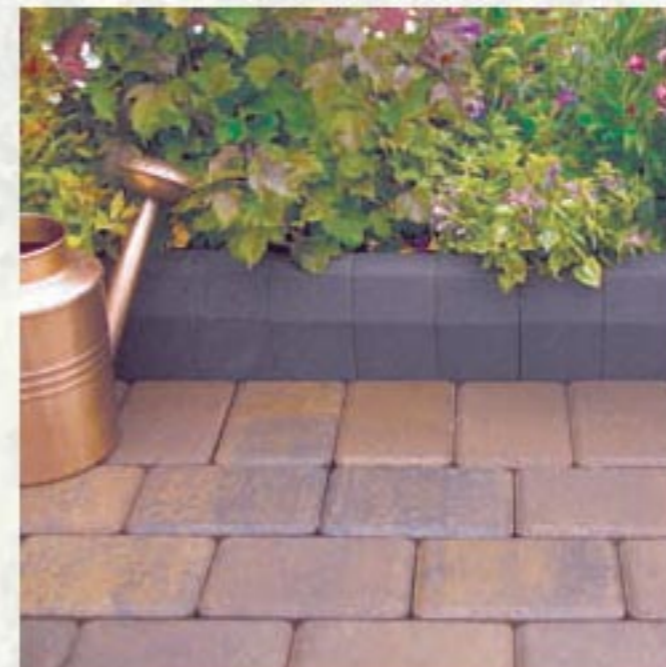

Bevel Finish